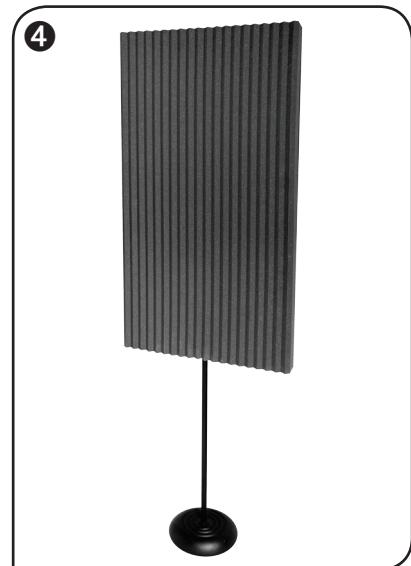

Thank you for purchasing **Auralex® ProMAX™**. This is a highly effective portable acoustic absorption device that can be easily positioned anywhere in a room to achieve the desired effect.

1.) Note hole through center of the panel

2.) Set up stand

3.) Remove star washer from the top of the stand and extend top tube

4.) Insert tube into the hole in the center of the ProMAX panel

Thank you for purchasing **Auralex® ProMAX™**. This is a highly effective portable acoustic absorption device that can be easily positioned anywhere in a room to achieve the desired effect.

1.) Note hole through center of the panel

2.) Set up stand

3.) Remove star washer from the top of the stand and extend top tube

4.) Insert tube into the hole in the center of the ProMAX panel