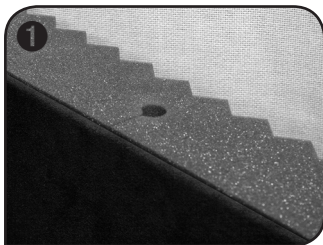

2.) Set up stand

3.) Remove star washer from the top of the stand and extend top tube

4.) Insert tube into the hole in the center of the ProMAX panel

Thank you for purchasing **Auralex® ProMAX™**. This is a highly effective portable acoustic absorption device that can be easily positioned anywhere in a room to achieve the desired effect.

1.) Note hole through center of the panel

2.) Set up stand

3.) Remove star washer from the top of the stand and extend top tube

4.) Insert tube into the hole in the center of the ProMAX panel