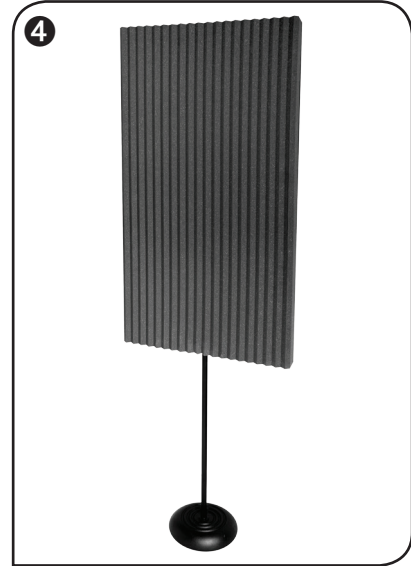

Thank you for purchasing **Auralex® ProMAX™**. This is a highly effective portable acoustic absorption device that can be easily positioned anywhere in a room to achieve the desired effect.

1.) Note hole through center of the panel

2.) Set up stand

3.) Remove star washer from the top of the stand and extend top tube

4.) Insert tube into the hole in the center of the ProMAX panel

Thank you for purchasing **Auralex® ProMAX™**. This is a highly effective portable acoustic absorption device that can be easily positioned anywhere in a room to achieve the desired effect.

1.) Note hole through center of the panel

2.) Set up stand

3.) Remove star washer from the top of the stand and extend top tube

4.) Insert tube into the hole in the center of the ProMAX panel