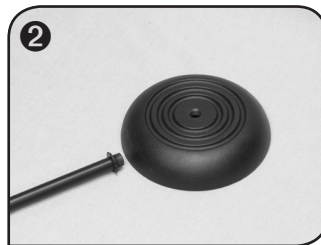

2.) Set up stand

3.) Remove star washer from the top of the stand and extend top tube

4.) Insert tube into the hole in the center of the ProMAX panel

Thank you for purchasing **Auralex® ProMAX™**. This is a highly effective portable acoustic absorption device that can be easily positioned anywhere in a room to achieve the desired effect.

1.) Note hole through center of the panel

2.) Set up stand

3.) Remove star washer from the top of the stand and extend top tube

4.) Insert tube into the hole in the center of the ProMAX panel