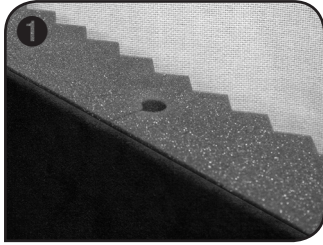

Thank you for purchasing **Auralex® ProMAX™**. This is a highly effective portable acoustic absorption device that can be easily positioned anywhere in a room to achieve the desired effect.

1.) Note hole through center of the panel

2.) Set up stand

3.) Remove star washer from the top of the stand and extend top tube

4.) Insert tube into the hole in the center of the ProMAX panel

Thank you for purchasing **Auralex® ProMAX™**. This is a highly effective portable acoustic absorption device that can be easily positioned anywhere in a room to achieve the desired effect.

1.) Note hole through center of the panel

2.) Set up stand

3.) Remove star washer from the top of the stand and extend top tube

4.) Insert tube into the hole in the center of the ProMAX panel